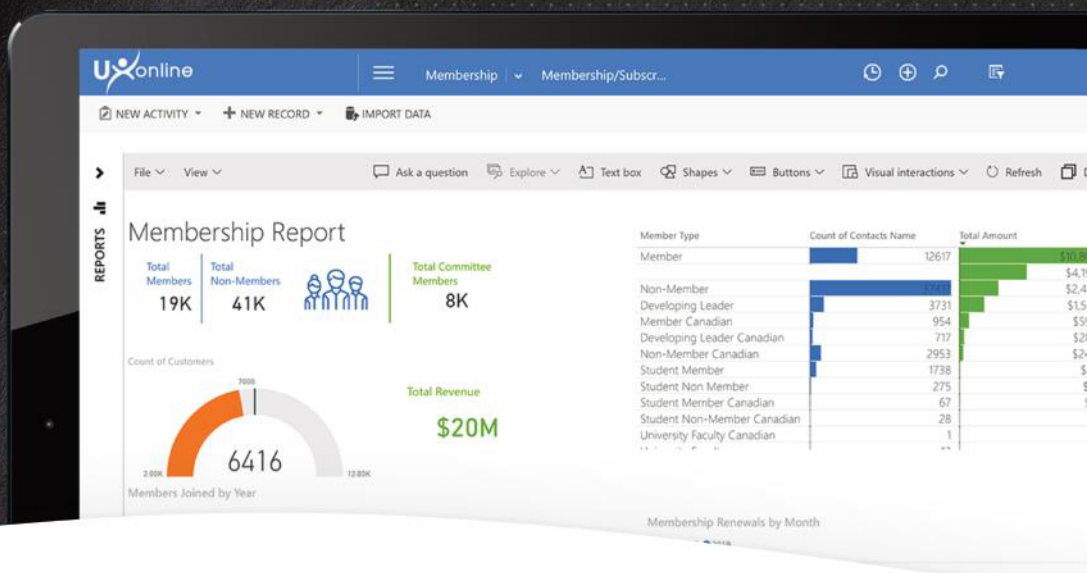

- 1 Bring data to life with intuitive dashboards and reports.
- 2 Visually assess and explore data without leaving your Association Software Platform.
- 3 Turn insight into action through business intelligence.
- 4 Share analytics and insights across your association.

Gold
Microsoft Partner

Power BI

“

“Protech's LX 365 gives us the ability to easily drag and drop data directly onto a dashboard, and then interact with that data to quickly make intelligent business decisions that positively impact our members.”

— **Charlotte Hannagan**
Institute of International Finance

It's never been easier to visualize key member data. LX 365 arms your association's leadership with the reports and dashboards needed to maximize revenue and make data-driven decisions.